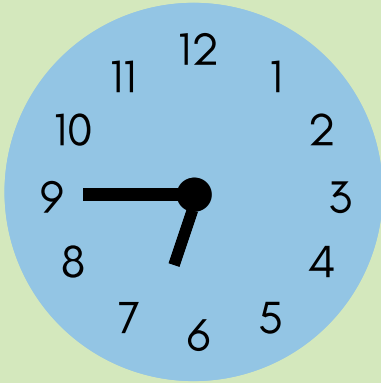

# Telling time

Look at the clock and write the time in space provided.

Time: \_\_\_\_\_

Time: \_\_\_\_\_

Time: \_\_\_\_\_

Time: \_\_\_\_\_

Time: \_\_\_\_\_

Time: \_\_\_\_\_