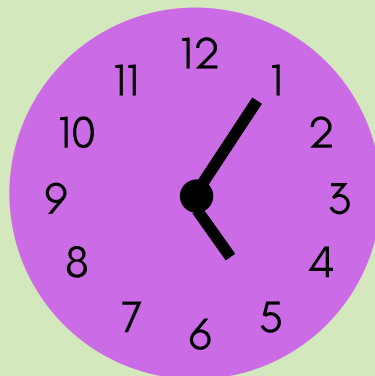

Time: _____