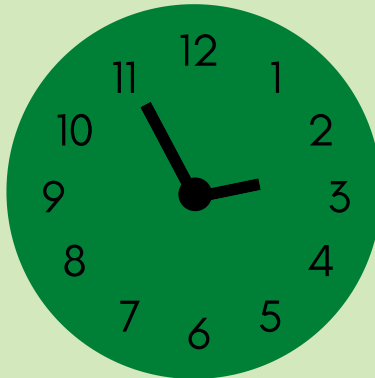

# Telling time

Look at the clock and write the time in space provided.

Time: \_\_\_\_\_

Time: \_\_\_\_\_

Time: \_\_\_\_\_

Time: \_\_\_\_\_

Time: \_\_\_\_\_

Time: \_\_\_\_\_