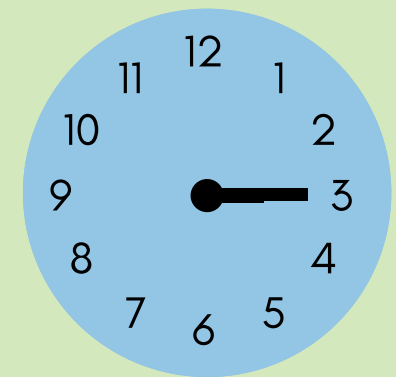

Time: _____