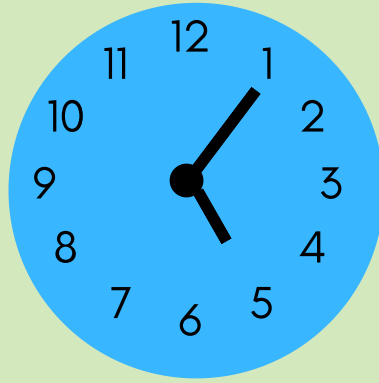

# Telling time

Look at the clock and write the time in space provided.

Time: \_\_\_\_\_

Time: \_\_\_\_\_

Time: \_\_\_\_\_

Time: \_\_\_\_\_

Time: \_\_\_\_\_

Time: \_\_\_\_\_