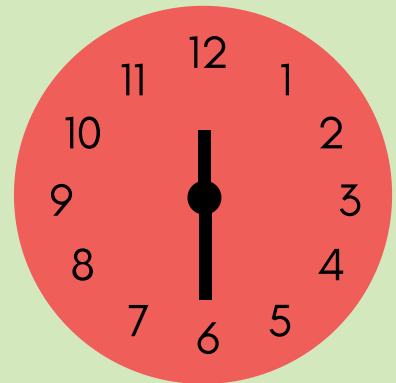

# Telling time

Look at the clock and write the time in space provided.

Time: \_\_\_\_\_

Time: \_\_\_\_\_

Time: \_\_\_\_\_

Time: \_\_\_\_\_

Time: \_\_\_\_\_

Time: \_\_\_\_\_