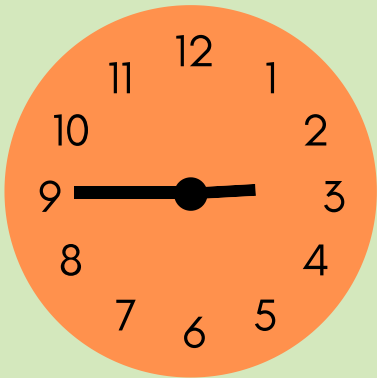

# Telling time

Look at the clock and write the time in space provided.

Time: \_\_\_\_\_

Time: \_\_\_\_\_

Time: \_\_\_\_\_

Time: \_\_\_\_\_

Time: \_\_\_\_\_

Time: \_\_\_\_\_