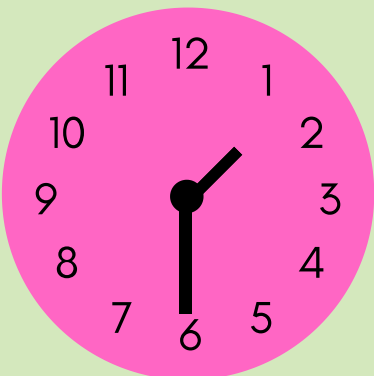

# Telling time

Look at the clock and write the time in space provided.

Time: \_\_\_\_\_

Time: \_\_\_\_\_

Time: \_\_\_\_\_

Time: \_\_\_\_\_

Time: \_\_\_\_\_

Time: \_\_\_\_\_