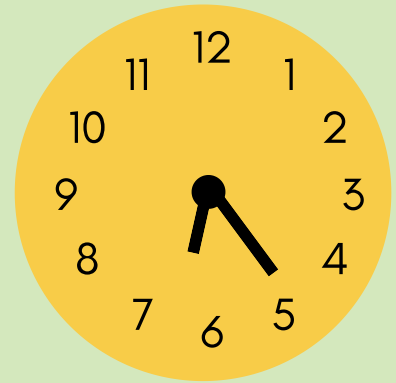

# Telling time

Look at the clock and write the time in space provided.

Time: \_\_\_\_\_

Time: \_\_\_\_\_

Time: \_\_\_\_\_

Time: \_\_\_\_\_

Time: \_\_\_\_\_

Time: \_\_\_\_\_