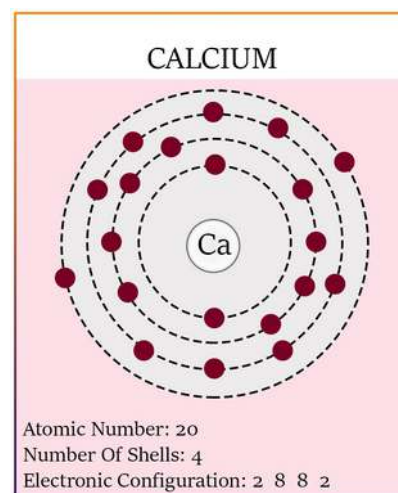

1. Find Electronic Configuration of Elements

Elements Name	Symbol	Atomic Number	Electron Configuration
Silver	Ag	47	$1s^2 2s^2 2p^6 3s^2 3p^6 3d^{10} 4s^2 4p^6 4d^{10} 5s^1$
Mercury	Hg	80	$1s^2 2s^2 2p^6 3s^2 3p^6 3d^{10} 4s^2 4p^6 4d^{10} 5s^2 5p^6 4f^{14} 5d^{10} 6s^2$
Radon	Rn	86	$1s^2 2s^2 2p^6 3s^2 3p^6 3d^{10} 4s^2 4p^6 4d^{10} 5s^2 5p^6 4f^{14} 5d^{10} 6s^2 6p^6$
Curium	Cm	96	$1s^2 2s^2 2p^6 3s^2 3p^6 3d^{10} 4s^2 4p^6 4d^{10} 5s^2 5p^6 4f^{14} 5d^{10} 6s^2 6p^6 5f^7 6d^1 7s^2$
Tennessine	Ts	117	$1s^2 2s^2 2p^6 3s^2 3p^6 3d^{10} 4s^2 4p^6 4d^{10} 5s^2 5p^6 4f^{14} 5d^{10} 6s^2 6p^6 5f^{14} 6d^{10} 7s^2 7p^5$

2. Mark the Electronic Configuration of the elements

3. Find Abbreviated Electron configuration for the give elements

S.No	Elements	Abbreviated Electron Configuration
1.	Platinum	$[\text{Xe}] 4f^{14} 5d^9 6s^1$
2.	Fermium	$[\text{Rn}] 5f^{12} 7s^2$
3.	Copernium	$[\text{Rn}] 5f^{14} 6d^{10} 7s^2$
4.	Cadmium	$[\text{Kr}] 4d^{10} 5s^2$
5.	Strontium	$[\text{Kr}] 5s^1$

Download complete set of Electron Configuration worksheets here:

<https://gosciencegirls.com/electron-configuration-worksheet>

© <https://gosciencegirls.com> [GoScienceGirls]