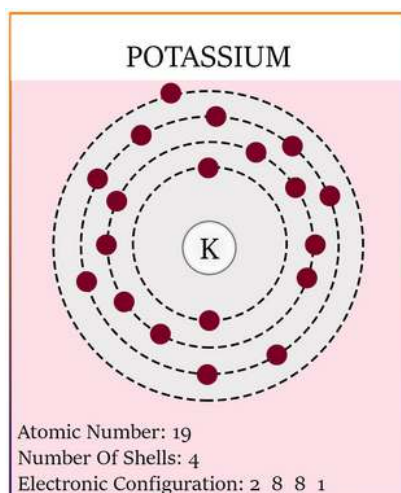

1. Find Electronic Configuration of Elements

Elements Name	Symbol	Atomic Number	Electron Configuration
Silver	Ag	47	$1s^2 2s^2 2p^6 3s^2 3p^6 3d^{10} 4s^2 4p^6 4d^{10} 5s^1$
Mercury	Hg	80	$1s^2 2s^2 2p^6 3s^2 3p^6 3d^{10} 4s^2 4p^6 4d^{10} 5s^2 5p^6 4f^{14} 5d^{10} 6s^2$
Radon	Rn	86	$1s^2 2s^2 2p^6 3s^2 3p^6 3d^{10} 4s^2 4p^6 4d^{10} 5s^2 5p^6 4f^{14} 5d^{10} 6s^2 6p^6$
Curium	Cm	96	$1s^2 2s^2 2p^6 3s^2 3p^6 3d^{10} 4s^2 4p^6 4d^{10} 5s^2 5p^6 4f^{14} 5d^{10} 6s^2 6p^6 5f^7 6d^1 7s^2$
Tennessine	Ts	117	$1s^2 2s^2 2p^6 3s^2 3p^6 3d^{10} 4s^2 4p^6 4d^{10} 5s^2 5p^6 4f^{14} 5d^{10} 6s^2 6p^6 5f^{14} 6d^{10} 7s^2 7p^5$

2. Mark the Electronic Configuration of the elements

3. Find Abbreviated Electron configuration for the give elements

S.No	Elements	Abbreviated Electron Configuration
1.	Platinum	$[\text{Xe}] 4f^{14} 5d^9 6s^1$
2.	Fermium	$[\text{Rn}] 5f^{12} 7s^2$
3.	Copernium	$[\text{Rn}] 5f^{14} 6d^{10} 7s^2$
4.	Cadmium	$[\text{Kr}] 4d^{10} 5s^2$
5.	Strontium	$[\text{Kr}] 5s^1$

Download complete set of Electron Configuration worksheets here:

<https://gosciencegirls.com/electron-configuration-worksheet>

© <https://gosciencegirls.com> [GoScienceGirls]